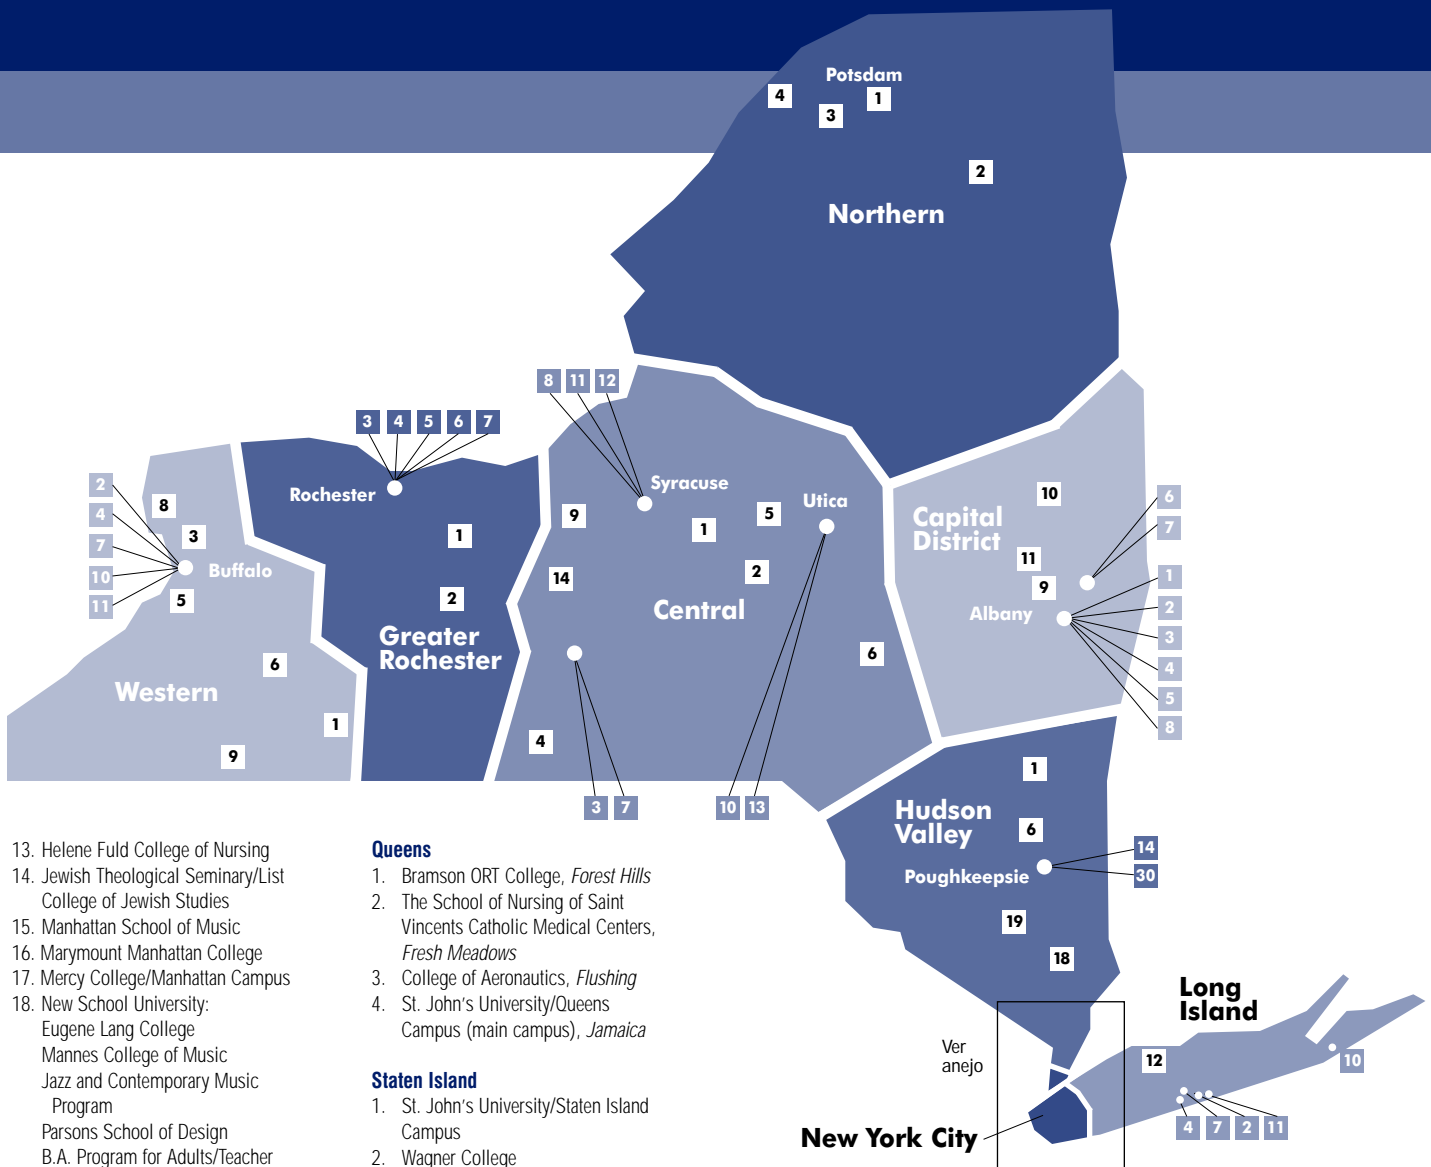

13. Helene Fuld College of Nursing
14. Jewish Theological Seminary/List College of Jewish Studies
15. Manhattan School of Music
16. Marymount Manhattan College
17. Mercy College/Manhattan Campus
18. New School University: Eugene Lang College
  Mannes College of Music
  Jazz and Contemporary Music Program
  Parsons School of Design
  B.A. Program for Adults/Teacher Education Program
19. New York College of Podiatric Medicine (G)
20. New York Institute of Technology/Manhattan Campus
21. New York School of Interior Design
22. New York University
23. Nyack College/Manhattan Center
24. Pace University/New York City Campus
25. Phillips Beth Israel School of Nursing
26. Pratt Manhattan
27. The Rockefeller University (G)
28. Teachers College, Columbia University (G)
29. Touro College
30. Weill Graduate School of Medical Sciences of Cornell University (G)
31. Weill Medical College of Cornell University (G)
32. Yeshiva University

Queens

1. Bramson ORT College, *Forest Hills*
2. The School of Nursing of Saint Vincents Catholic Medical Centers, *Fresh Meadows*
3. College of Aeronautics, *Flushing*
4. St. John's University/Queens Campus (main campus), *Jamaica*

Staten Island

1. St. John's University/Staten Island Campus
2. Wagner College

Long Island

1. Adelphi University, *Garden City*
2. Dowling College, *Oakdale*
3. Hofstra University, *Hempstead*
4. Long Island University/Brentwood Campus, *Brentwood*
5. Long Island University/C.W. Post Campus, *Brookville*
6. Molloy College, *Rockville Centre*
7. New York Institute of Technology/Central Islip Campus, *Central Islip*
8. New York Institute of Technology/Old Westbury Campus, *Old Westbury*
9. Polytechnic University/Long Island Campus, *Farmingdale*
10. Southampton College of Long Island University, *Southampton*
11. St. Joseph's College/Suffolk Campus, *Patchogue*
12. Touro College/Huntington Campus and Jacob D. Fuchsberg Law Center (G), *Huntington and Bay Shore*
13. Webb Institute, *Glen Cove*