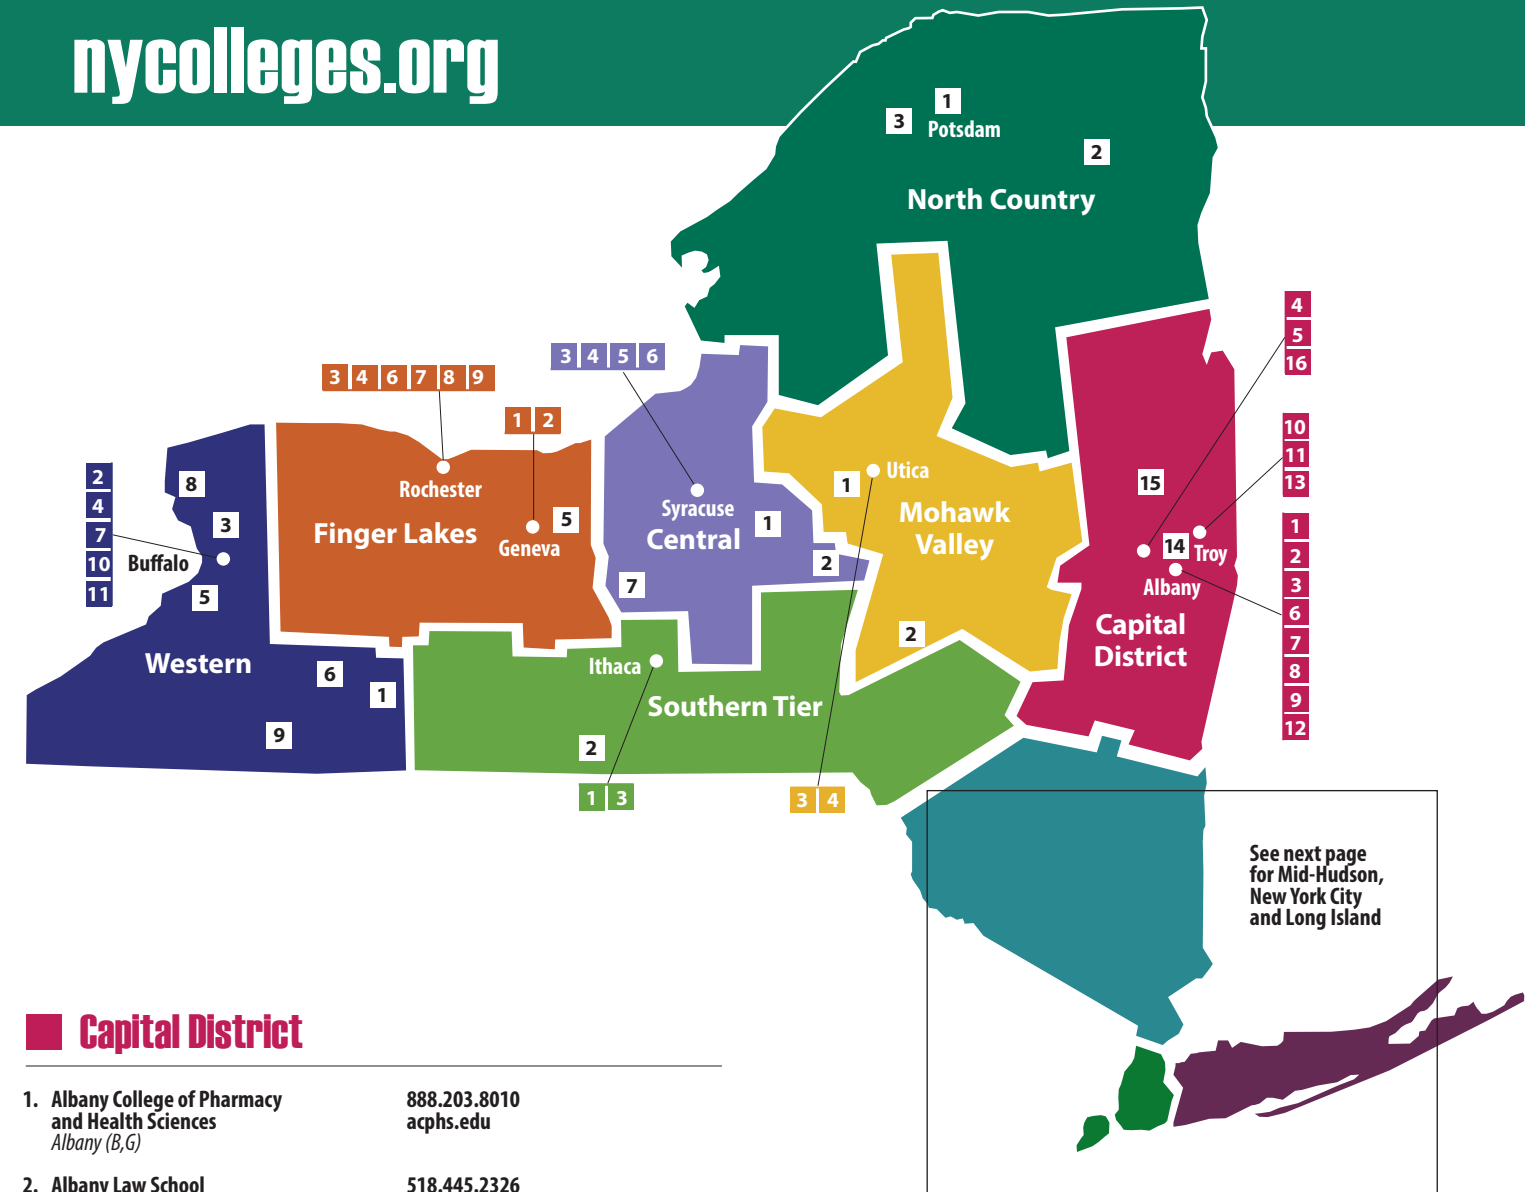

Central New York

1. **Cazenovia College**
   Cazenovia (A, B) 800.654.3210
   cazenovia.edu
2. **Colgate University**
   Hamilton (B, G) 315.228.7401
   colgate.edu
3. **Le Moyne College**
   Syracuse (B, G) 800.333.4733
   lemoyne.edu
4. **Pomeroy College of Nursing at Crouse Hospital**
   Syracuse (A) 315.470.7481
   crouse.org/nursing
5. **St. Joseph's College of Nursing at St. Joseph's Health**
   Syracuse (A) 315.448.5040
   sjhcon.edu
6. **Syracuse University**
   Syracuse (A, B, G) 315.443.3611
   syracuse.edu
7. **Wells College**
   Aurora (B) 800.952.9355
   wells.edu

Southern Tier

1. **Cornell University**
   Ithaca (B, G) 607.255.5241
   cornell.edu
2. **Elmira College**
   Elmira (A, B, G) 800.935.6472
   elmira.edu
3. **Ithaca College**
   Ithaca (B, G) 800.429.4274
   ithaca.edu

Mohawk Valley

1. **Hamilton College**
   Clinton (B) 800.843.2655
   hamilton.edu
2. **Hartwick College**
   Oneonta (B) 888.HARTWICK
   hartwick.edu
3. **St. Elizabeth College of Nursing**
   Utica (A) 315.801.8347
   secon.edu
4. **Utica College**
   Utica (B, G) 800.782.8884
   utica.edu

North Country

1. **Clarkson University**
   Potsdam (B, G) 800.527.6577
   clarkson.edu
2. **Paul Smith's College of Arts and Sciences**
   Paul Smiths (A, B) 800.421.2605
   paulsmiths.edu
3. **St. Lawrence University**
   Canton (B, G) 800.285.1856
   stlawu.edu

Capital District

1. **Albany College of Pharmacy and Health Sciences**
   Albany (B, G) 888.203.8010
   acphs.edu
2. **Albany Law School**
   Albany (G) * 518.445.2326
   albanylaw.edu
3. **Albany Medical College**
   Albany (G) * 518.262.9331
   amc.edu
4. **The Belanger School of Nursing**
   Schenectady (A) 518.243.4471
   ellismedicine.org/school-of-nursing
5. **Clarkson University Capital Region Campus**
   Schenectady (G) * 518.631.9910
   graduate.clarkson.edu
6. **The College of Saint Rose**
   Albany (B, G) 800.637.8556
   strose.edu
7. **Excelsior College (online only)**
   Albany (A, B, G) 888.647.2388
   excelsior.edu
8. **Maria College**
   Albany (A, B) 518.861.2517
   mariacollege.edu
9. **Memorial College of Nursing**
   Albany (A) 518.471.3260
   nehealth.com/son
10. **Rensselaer Polytechnic Institute**
    Troy (B, G) 518.276.6216
    rpi.edu

1. **The Sage Colleges:** 888.VERY.SAGE
1. **Russell Sage College (B), Troy**
     Sage Graduate School (G),* Troy sage.edu
  2. **Sage College of Albany (B), Albany**
  3. **Samaritan Hospital School of Nursing**
     Troy (A) 518.268.5130
     nehealth.com/son
  4. **Siena College**
     Loudonville (B, G) 518.783.2423
     sienna.edu
  5. **Skidmore College**
     Saratoga Springs (B, M) 800.867.6007
     skidmore.edu
  6. **Union College**
     Schenectady (B) 888.843.6688
     union.edu