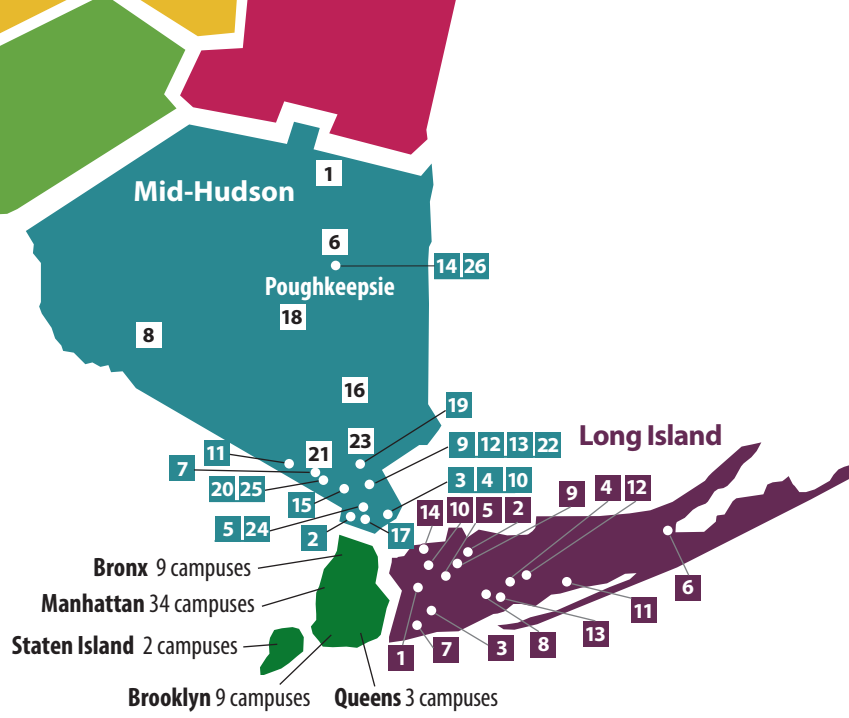

Mid-Hudson

1. **Bard College**
   Annandale-on-Hudson (A,B,G) 845.758.7472
   bard.edu
2. **Cochran School of Nursing**
   Yonkers (A) 914.964.4296
   cochranschoolofnursing.us
3. **The College of New Rochelle**
   New Rochelle (B,G) 800.933.5923
   cnr.edu
4. **The College of New Rochelle/
   School of New Resources**
   New Rochelle (B) 800.933.5923
   cnr.edu
5. **Concordia College**
   Bronxville (A,B,G) 800.937.2655
   concordia-ny.edu
6. **The Culinary Institute of America**
   Hyde Park (A,B,G) 800.285.4627
   ciachef.edu
7. **Dominican College**
   Orangeburg (A,B,G) 866.432.4636
   dc.edu
8. **Fei Tian College**
   Cuddebackville (B,G) 845.672.0550
   feitian.edu
9. **Fordham University
   Westchester Campus**
   West Harrison (G) * 914.367.3201
   fordham.edu
10. **Iona College**
    New Rochelle (B,G) 800.231.IONA
    iona.edu
11. **Iona College Rockland Graduate Center**
    Pearl River (G) * 866.850.IONA
    iona.edu/rockland
12. **LIU Hudson**
    Purchase (G) * 914.831.2700
    liu.edu/hudson
13. **Manhattanville College**
    Purchase (B,G) 914.323.5464
    mville.edu
14. **Marist College**
    Poughkeepsie (B,G) 800.436.5483
    marist.edu
15. **Mercy College/
    Dobbs Ferry Campus (main campus)**
    Dobbs Ferry (A,B,G) 877.MERCY.GO
    mercy.edu
16. **Mercy College/Yorktown Campus**
    Yorktown Heights (A,B,G) 877.MERCY.GO
    mercy.edu
17. **Montefiore School of Nursing**
    Mount Vernon (A) 914.361.6221
    montefioreschoolofnursing.org
18. **Mount Saint Mary College**
    Newburgh (B,G) 888.YES.MSMC
    msmc.edu
19. **New York Medical College**
    Valhalla (G) * 914.594.4000
    nymc.edu
20. **New York University/Silver School of
    Social Work at St. Thomas Aquinas College**
    Sparkill (G) * 845.398.4129
    socialwork.nyu.edu
21. **Nyack College and Alliance Theological
    Seminary**
    Nyack (A,B,G) 800.33NYACK (College)
    800.541.6891 (Seminary)
    nyack.edu
22. **Pace University/Elisabeth Haub
    School of Law, White Plains (G) *** 914.422.4210
    law.pace.edu
23. **Pace University/Pleasantville
    Campus, Pleasantville (A,B,G)** 800.874.PACE
    pace.edu
24. **Sarah Lawrence College**
    Bronxville (B,G) 800.888.2858
    sarahlawrence.edu
25. **St. Thomas Aquinas College**
    Sparkill (A,B,G) 845.398.4100
    stac.edu
26. **Vassar College**
    Poughkeepsie (B,G) 800.827.7270
    vassar.edu

New York City (The 5 Boroughs)

Bronx

1. **Albert Einstein College of Medicine
   of Yeshiva University (G) *** 718.430.2000
   einstein.yu.edu
2. **Boricua College/Bronx Campus**
   (A,B,G) 347.964.8600
   boricuacollege.edu
3. **College of Mount Saint Vincent**
   Riverdale (A,B,G) 800.665.2678
   mountsaintvincent.edu
4. **The College of New Rochelle/School of
   New Resources/Co-op City Campus (B)** 800.933.5923
   cnr.edu
5. **The College of New Rochelle/School of New
   Resources/John Cardinal O'Connor Campus (B)** 800.933.5923
   cnr.edu
6. **Fordham University (B,G)** 800.FORDHAM
   fordham.edu
7. **Manhattan College**
   Riverdale (B,G) 800.MC2.XCEL
   manhattan.edu
8. **Mercy College/Bronx
   Campus (A,B,G)** 877.MERCY.GO
   mercy.edu
9. **Metropolitan College of New York/
   Bronx Center (A,B,G)** 800.33.THINK
   mcny.edu

Brooklyn