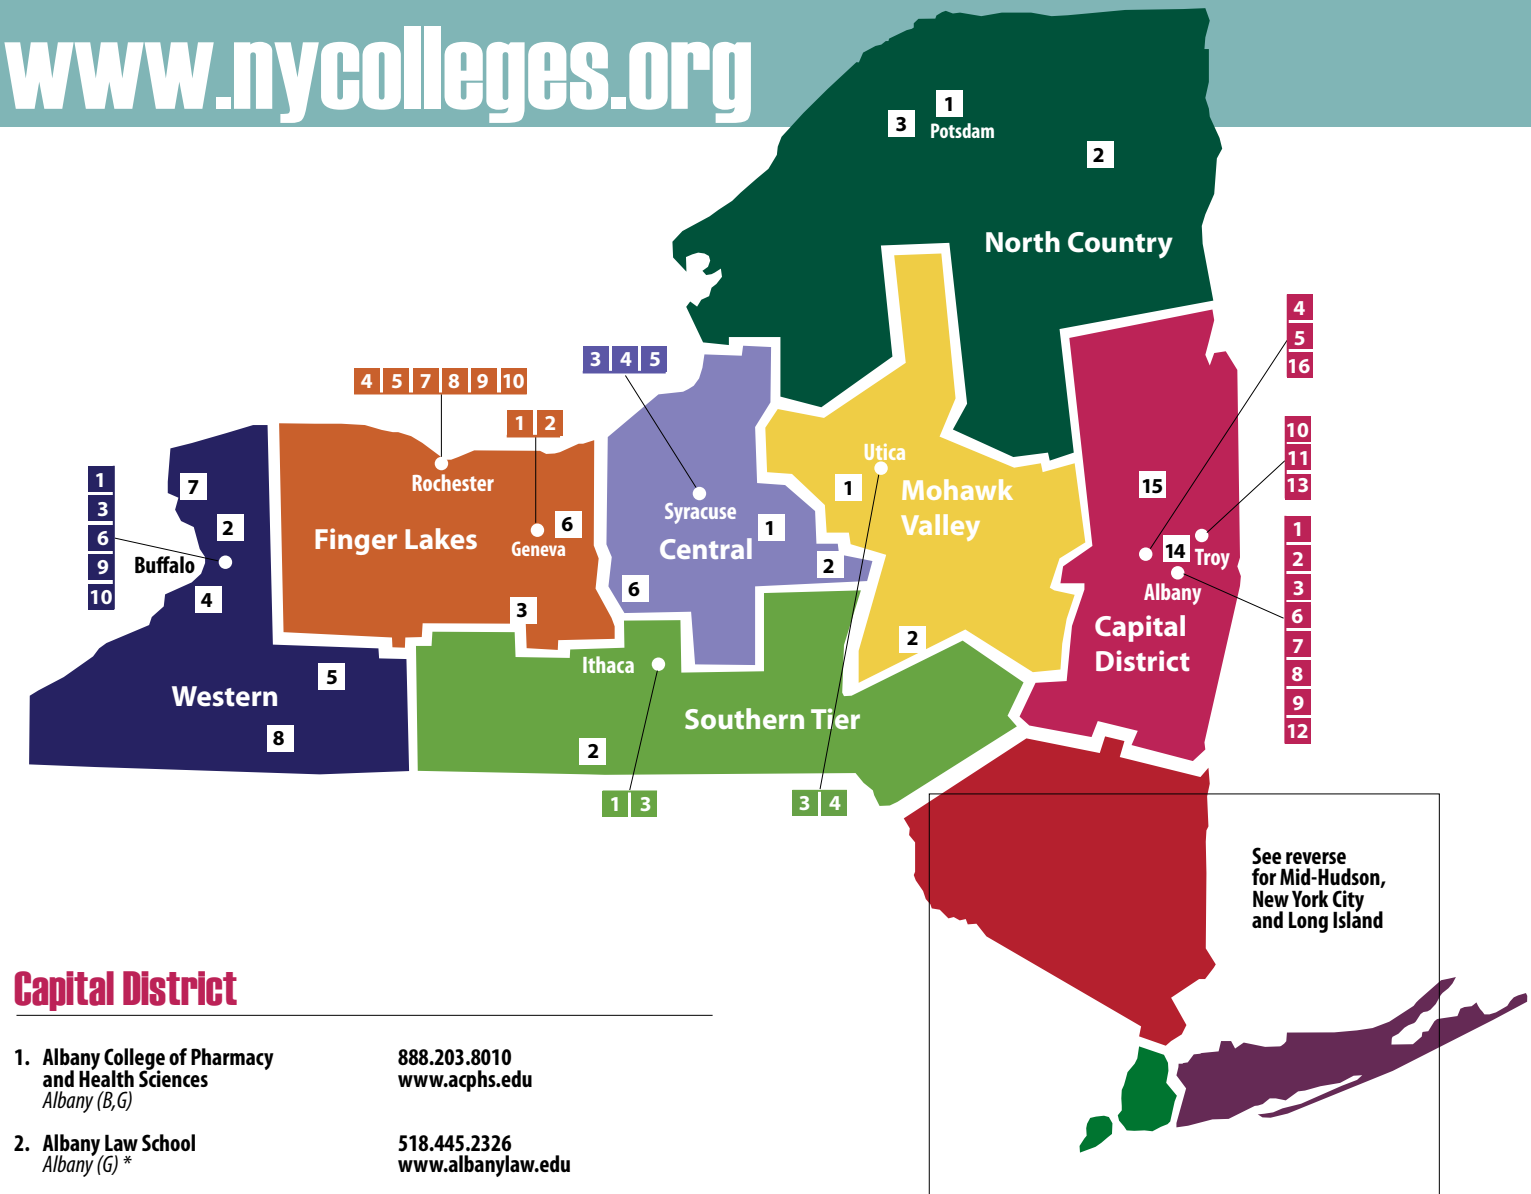

Central New York

1. **Cazenovia College**
   Cazenovia (A,B) 800.654.3210
   www.cazenovia.edu
2. **Colgate University**
   Hamilton (B,G) 315.228.7401
   www.colgate.edu
3. **Le Moyne College**
   Syracuse (B,G) 800.333.4733
   www.lemoyne.edu
4. **St. Joseph's College of Nursing at St. Joseph's Health**
   Syracuse (A) 315.448.5040
   www.sjhcn.edu
5. **Syracuse University**
   Syracuse (A,B,G) 315.443.3611
   www.syr.edu
6. **Wells College**
   Aurora (B) 800.952.9355
   www.wells.edu

Southern Tier

1. **Cornell University**
   Ithaca (B,G) 607.255.5241
   www.cornell.edu
2. **Elmira College**
   Elmira (A,B,G) 800.935.6472
   www.elmira.edu
3. **Ithaca College**
   Ithaca (B,G) 800.429.4274
   www.ithaca.edu

Mohawk Valley

1. **Hamilton College**
   Clinton (B) 800.843.2655
   www.hamilton.edu
2. **Hartwick College**
   Oneonta (B) 888.HARTWICK
   www.hartwick.edu
3. **St. Elizabeth College of Nursing**
   Utica (A) 315.801.8347
   www.secon.edu
4. **Utica College**
   Utica (B,G) 800.782.8884
   www.utica.edu

North Country

1. **Clarkson University**
   Potsdam (B,G) 800.527.6577
   www.clarkson.edu
2. **Paul Smith's College of Arts and Sciences**
   Paul Smiths (A,B) 800.421.2605
   www.paulsmiths.edu
3. **St. Lawrence University**
   Canton (B,G) 800.285.1856
   www.stlawu.edu

Capital District

1. **Albany College of Pharmacy and Health Sciences**
   Albany (B,G) 888.203.8010
   www.acphs.edu
2. **Albany Law School**
   Albany (G) * 518.445.2326
   www.albanylaw.edu
3. **Albany Medical College**
   Albany (G) * 518.262.5521
   www.amc.edu
4. **The Belanger School of Nursing**
   Schenectady (A) 518.243.4471
   www.ellismedicine.org/school-of-nursing
5. **Clarkson University Capital Region Campus**
   Schenectady (G) * 800.527.6577
   www.clarkson.edu
6. **The College of Saint Rose**
   Albany (B,G) 800.637.8556
   www.strose.edu
7. **Excelsior College**
   Albany (A,B,G) 888.647.2388
   www.excelsior.edu
8. **Maria College**
   Albany (A,B) 518.861.2517
   www.mariacollege.edu
9. **Memorial College of Nursing**
   Albany (A) 518.471.3260
   www.nehealth.com/son
10. **Rensselaer Polytechnic Institute**
    Troy (B,G) 518.276.6216
    www.rpi.edu

1. **The Sage Colleges:** 888.VERY.SAGE
   www.sage.edu
1. **Russell Sage College** (B), Troy
     Sage Graduate School (G) * Troy
  2. **Sage College of Albany** (B), Albany
  3. **Samaritan Hospital School of Nursing**
     Troy (A) 518.268.5130
     www.nehealth.com/son
  4. **Siena College**
     Loudonville (B,G) 518.783.2423
     www.siena.edu
  5. **Skidmore College**
     Saratoga Springs (B) 800.867.6007
     www.skidmore.edu
  6. **Union College**
     Schenectady (B) 888.843.6688
     www.union.edu