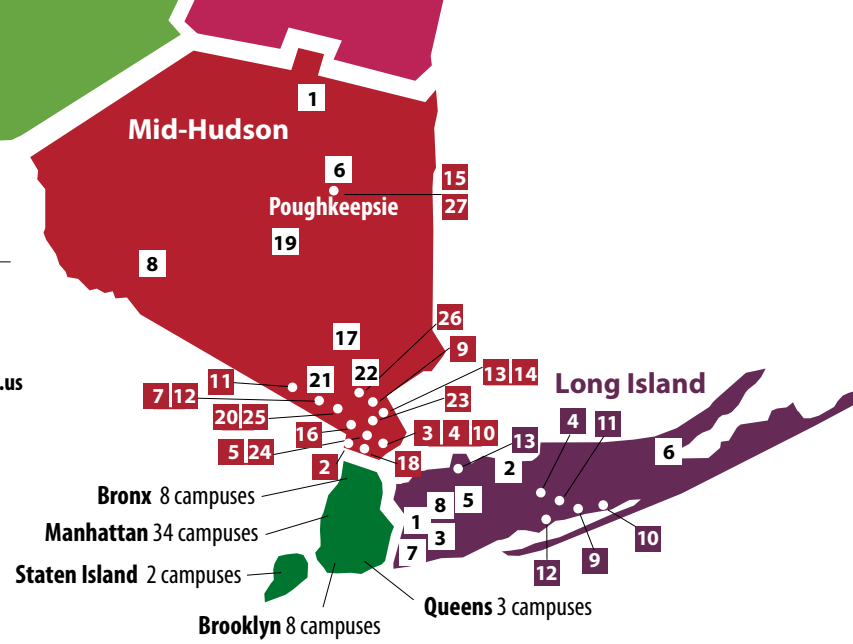

1. **Bard College**
   Annandale-on-Hudson (A,B,G) 845.758.7472
   www.bard.edu
2. **Cochran School of Nursing**
   Yonkers (A) 914.964.4296
   www.cochranschoolofnursing.us
3. **The College of New Rochelle**
   New Rochelle (B,G) 800.933.5923
   www.cnr.edu
4. **The College of New Rochelle/
   School of New Resource**
   New Rochelle (B) 800.933.5923
   www.cnr.edu
5. **Concordia College**
   Bronxville (A,B,G) 800.YES.COLLEGE
   www.concordia-ny.edu
6. **The Culinary Institute of America**
   Hyde Park (A,B) 800.CULINARY
   www.ciachef.edu
7. **Dominican College**
   Orangeburg (A,B,G) 866.432.4636
   www.dc.edu
8. **Fei Tian College**
   Cuddebackville (B) 845.672.0550
   www.feitian.edu
9. **Fordham University/Westchester Campus**
   West Harrison (G) * 914.367.3426
   www.fordham.edu
10. **Iona College**
    New Rochelle (B,G) 800.231.IONA
    www.iona.edu
11. **Iona College Rockland Graduate Center**
    Pearl River (G) * 866.850.IONA
    www.iona.edu/rockland
12. **LIU Hudson**
    Orangeburg (G) * 845.359.7200
    www.liu.edu/hudson
13. **LIU Hudson**
    Purchase (G) * 914.831.2700
    www.liu.edu/hudson
14. **Manhattanville College**
    Purchase (B,G) 914.323.5464
    www.mville.edu
15. **Marist College**
    Poughkeepsie (B,G) 800.436.5483
    www.marist.edu
16. **Mercy College/
    Dobbs Ferry Campus (main campus)**
    Dobbs Ferry (A,B,G) 877.MERCY.GO
    www.mercy.edu
17. **Mercy College/Yorktown Campus**
    Yorktown Heights (A,B,G) 877.MERCY.GO
    www.mercy.edu
18. **Montefiore School of Nursing**
    Mount Vernon (A) 914.361.6221
    www.montefioreschoolofnursing.org
19. **Mount Saint Mary College**
    Newburgh (B,G) 888.YES.MSMC
    www.msmc.edu
20. **New York University/Silver School of
    Social Work at St. Thomas Aquinas College**
    Sparkill (G) * 845.398.4129
    www.socialwork.nyu.edu
21. **Nyack College and Alliance Theological
    Seminary**
    Nyack (A,B,G) 800.33NYACK (College)
    800.541.6891 (Seminary)
    www.nyack.edu
22. **Pace University/Pleasantville-
    Briarcliff Campus, Pleasantville (A,B,G)** 800.874.PACE
    www.pace.edu
23. **Pace University/White Plains Campus
    School of Law, White Plains (G) *** 914.422.4210
    www.law.pace.edu
24. **Sarah Lawrence College**
    Bronxville (B,G) 800.888.2858
    www.sl.c.edu
25. **St. Thomas Aquinas College**
    Sparkill (A,B,G) 845.398.4100
    www.stac.edu
26. **Touro College/New York Medical College**
    Valhalla (G) * 914.594.4000
    www.nymc.edu
27. **Vassar College**
    Poughkeepsie (B,G) 800.827.7270
    www.vassar.edu

New York City (The 5 Boroughs)

Bronx

1. **Albert Einstein College of Medicine
   of Yeshiva University (G) *** 718.430.2000
   www.einstein.yu.edu
2. **Boricua College/Bronx Campus**
   (A,B,G) 347.964.8600
   www.boricuacollege.edu
3. **College of Mount Saint Vincent**
   Riverdale (A,B,G) 800.665.CMSV
   www.mountsaintvincent.edu
4. **The College of New Rochelle/School of
   New Resources/Co-op City Campus (B)** 800.933.5923
   www.cnr.edu
5. **The College of New Rochelle/School of New
   Resources/John Cardinal O'Connor Campus (B)** 800.933.5923
   www.cnr.edu
6. **Fordham University (B,G)** 800.FORDHAM
   www.fordham.edu
7. **Manhattan College**
   Riverdale (B,G) 800.MC.XCEL
   www.manhattan.edu
8. **Mercy College/Bronx Campus**
   (A,B,G) 877.MERCY.GO
   www.mercy.edu

Brooklyn

1. **Boricua College/Brooklyn Campus (A,B,G)**
   Northside Center
   Graham Center www.boricuacollege.edu
   718.782.2200
   718.963.4112
2. **The College of New Rochelle/School of New
   Resources/Brooklyn Campus (B)** 800.933.5923
   www.cnr.edu
3. **LIU Brooklyn (A,B,G)** 800.LIU.PLAN
   www.liu.edu/brooklyn
4. **New York University Tandon School of Engineering**
   (B,G) 646.997.3600
   http://engineering.nyu.edu
5. **Pratt Institute (B,G)** 800.331.0834
   www.pratt.edu
6. **St. Francis College**
   Brooklyn Heights (A,B,G) 718.489.5200
   www.sfc.edu
7. **St. Joseph's College/Brooklyn Campus**
   (B,G) 718.940.5800
   www.sjcny.edu
8. **Touro College/Lander College of Arts & Sciences**
   Flatbush (B,G) 718.252.7800
   www.touro.edu

Manhattan